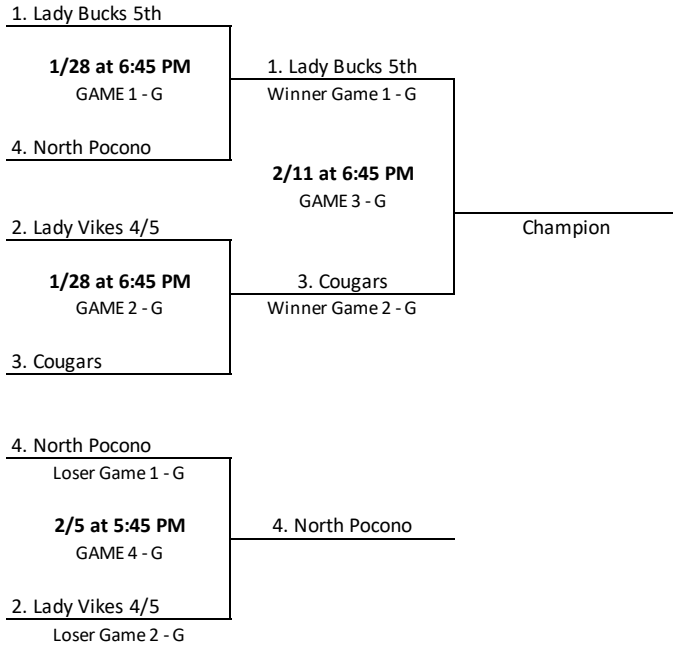

GIRLS WINTER LEAGUE 4TH/5TH DIVISION

GOLD BRACKET

SILVER BRACKET